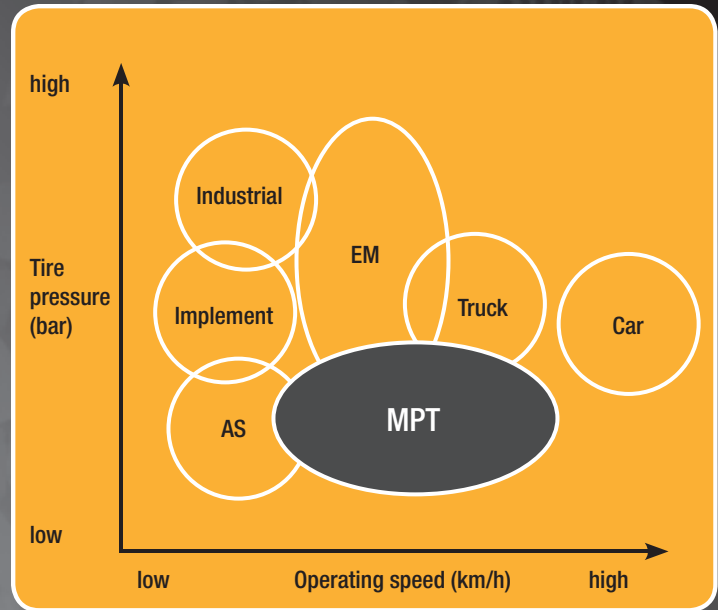

MPT 80

- ▶ Economical
- ▶ Large tread blocks
- ▶ Superior self-cleaning tread design
- ▶ Highly flexible carcass
- ▶ Heavy-duty radial construction

MPT 70E

- ▶ Rugged tread pattern
- ▶ Large, open, multi-directional tread for tough off-road, forward/backward applications
- ▶ Heavy-duty radial construction

Photo compliments of www.earthroamer.com

Photo compliments of www.aavi.com

Features / Benefits

- ▶ A blend of industrial, agricultural, truck, and passenger car tires combined into a single, multi-purpose radial tire
- ▶ Outstanding on-road / off-road capability
- ▶ High load-carrying capacity at up to highway speeds
- ▶ Heavy-duty, highly flexible carcass
- ▶ Steel-reinforced carcass, tread, and side-walls
- ▶ Self-cleaning, high-traction tread designs
- ▶ Can be run with or without tube
- ▶ Run-flat system compatible
- ▶ Central inflation system compatible

Continental 

MPT 81

MPT 80

MPT 70E

MPT Size	Tread Design	O.D.	Tread Width	Weight lbs	Load Index	Speed Index	Ply Rating
315/55R16	MPT 81	29.52"	12.30"	66.1	124	F	8*
325/70R18	MPT 70E	36.73"	12.71"	94.1	125/138	E/A2	8*
365/70R18	MPT 70E	38.15"	14.56"	110.1	133/146	E/A2	8*
275/80R20 (10.5R20)	MPT 80	37.40"	10.43"	80.9	128	J	10
	MPT 81	37.40"	10.43"	80.9	134	J	14
335/80R20 (12.5R20)	MPT 81	37.40"	10.43"	84.6	134	K	14*
	MPT 70E	40.98"	12.52"	119.9	134/147	E/A2	16*
	MPT 80	40.55"	12.60"	106.2	132	J	12
	MPT 80	40.55"	12.60"	112.9	139	J	16
365/80R20 (14.5R20)	MPT 80	40.55"	12.60"	114.3	147	J	22
	MPT 81	40.63"	12.40"	119.8	147	K	22*
	MPT 70E	43.94"	14.88"	151.9	139/153	E/A2	16*
	MPT 80	42.91"	13.86"	128.0	132	J	10
405/70R20 (16/70R20)	MPT 80	42.91"	13.86"	135.8	143	J	18
	MPT 80	42.91"	13.86"	135.8	152	J	22
	MPT 81	42.87"	14.80"	154.2	152	K	22*
455/70R24	MPT 70E	41.81"	16.77"	153.7	141/155	E/A2	16*
455/70R24	MPT 70E	48.15"	17.56"	198.4	152/165	E/A2	14*