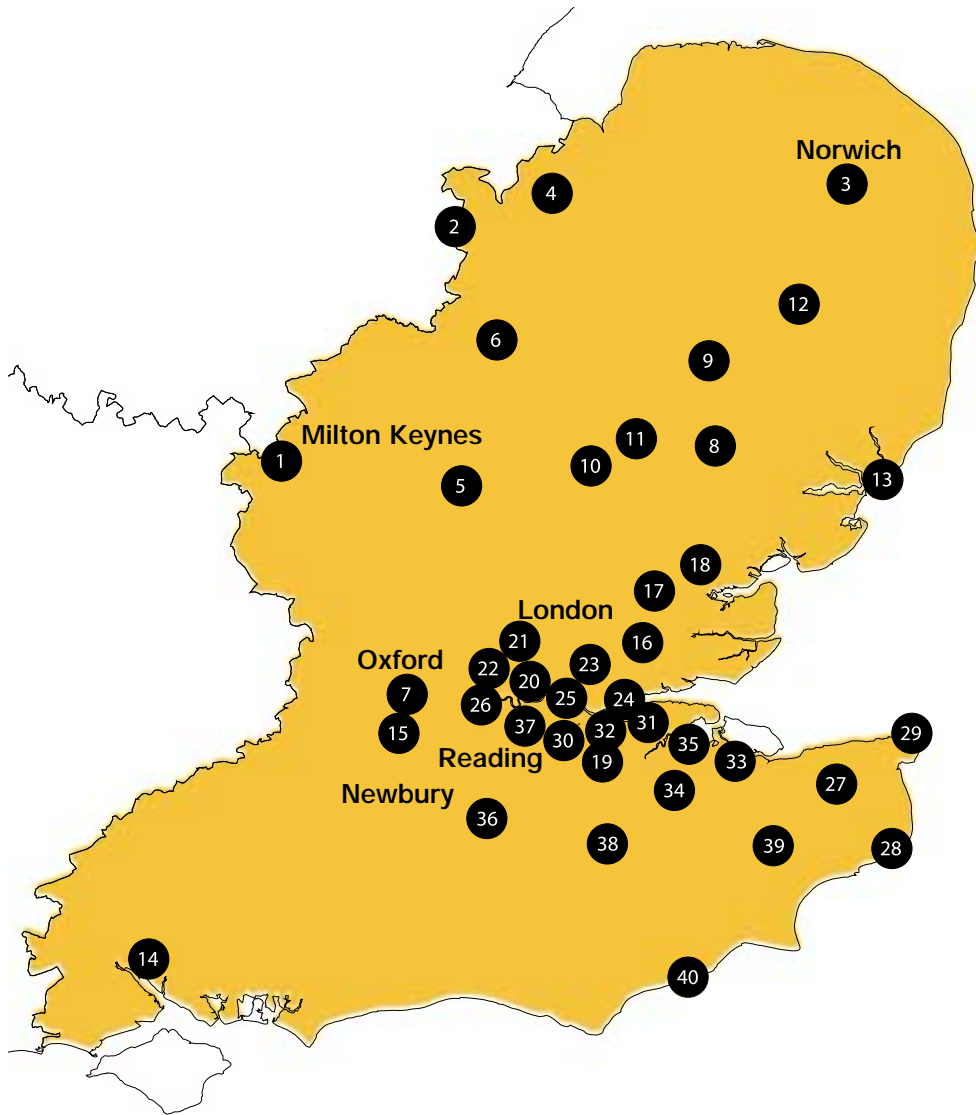

## ContiNetwork Partners in South East England

## South East England

- 1 ACE Tyres**  
 Cosgrove Road  
 Old Stratford  
 Milton Keynes  
 Bedfordshire  
 MK19 6LA  
**Contact:**  
 Danny Haley  
**Tel:** 01908 263635  
**Fax:** 01908 265602
- 2 Kingsway Tyres**  
 1-4 The Newark Centre  
 Newark Road  
 Peterborough  
 Cambridgeshire  
 PE1 5UF  
**Contact:**  
 Depot Manager  
**Tel:** 01733 894333  
**Fax:** 01733 894033
- 3 Stapleton's (Tyre Services) Ltd**  
 557 Dereham Road  
 Norwich  
 Norfolk  
 NR5 8TB  
**Contact:**  
 Andy Greiveson  
**Tel:** 01603 451664  
**Fax:** 01603 451664  
**Out of hours telephone:**  
 07711 146 824
- 4 Stapleton's (Tyre Services) Ltd**  
 47 Elm Road  
 Wisbech  
 Lincolnshire  
 PE13 2TE  
**Contact:**  
 Nick Dack  
**Tel:** 01945 464876  
**Fax:** 01945 465006  
**Out of hours telephone:**  
 077150 11882
- 5 Stapleton's (Tyre Services) Ltd**  
 Fourth Avenue  
 Letchworth  
 Herts  
 SG6 2TT  
**Contact:**  
 Tony Strapp  
**Tel:** 01462 488844  
**Fax:** 01462 488845  
**Out of hours telephone:**  
 01462 488844
- 6 Steer Tyres Ltd**  
 New Road  
 St Ives  
 Cambridgeshire  
 PE27 5BG  
**Contact:**  
 Chris Yarrow  
**Tel:** 01480 464707  
**Fax:** 01480 496573  
**Out of hours telephone:**  
 07855 488425 or  
 07905 401949 or  
 07870 132433

## South East England