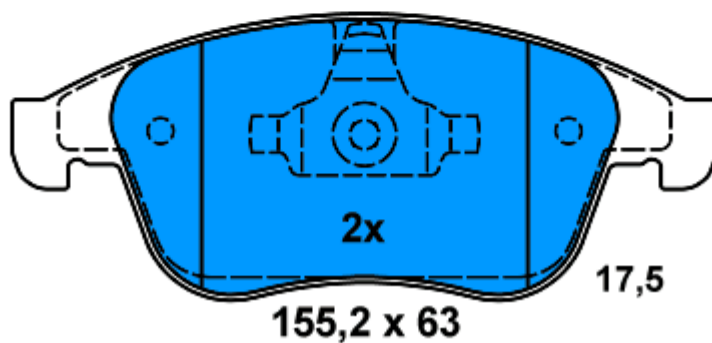

General applications - Details see Detail List

NISSAN NOTE (E11E) (06-)
RENAULT CLIO III (BR_/CR_) (05-)
RENAULT CLIO III Grandtour (08-)
RENAULT MODUS (04-)

NEW ATE PAD ON STOCK

13.0460-7250.2 607250

General applications - Details see Detail List